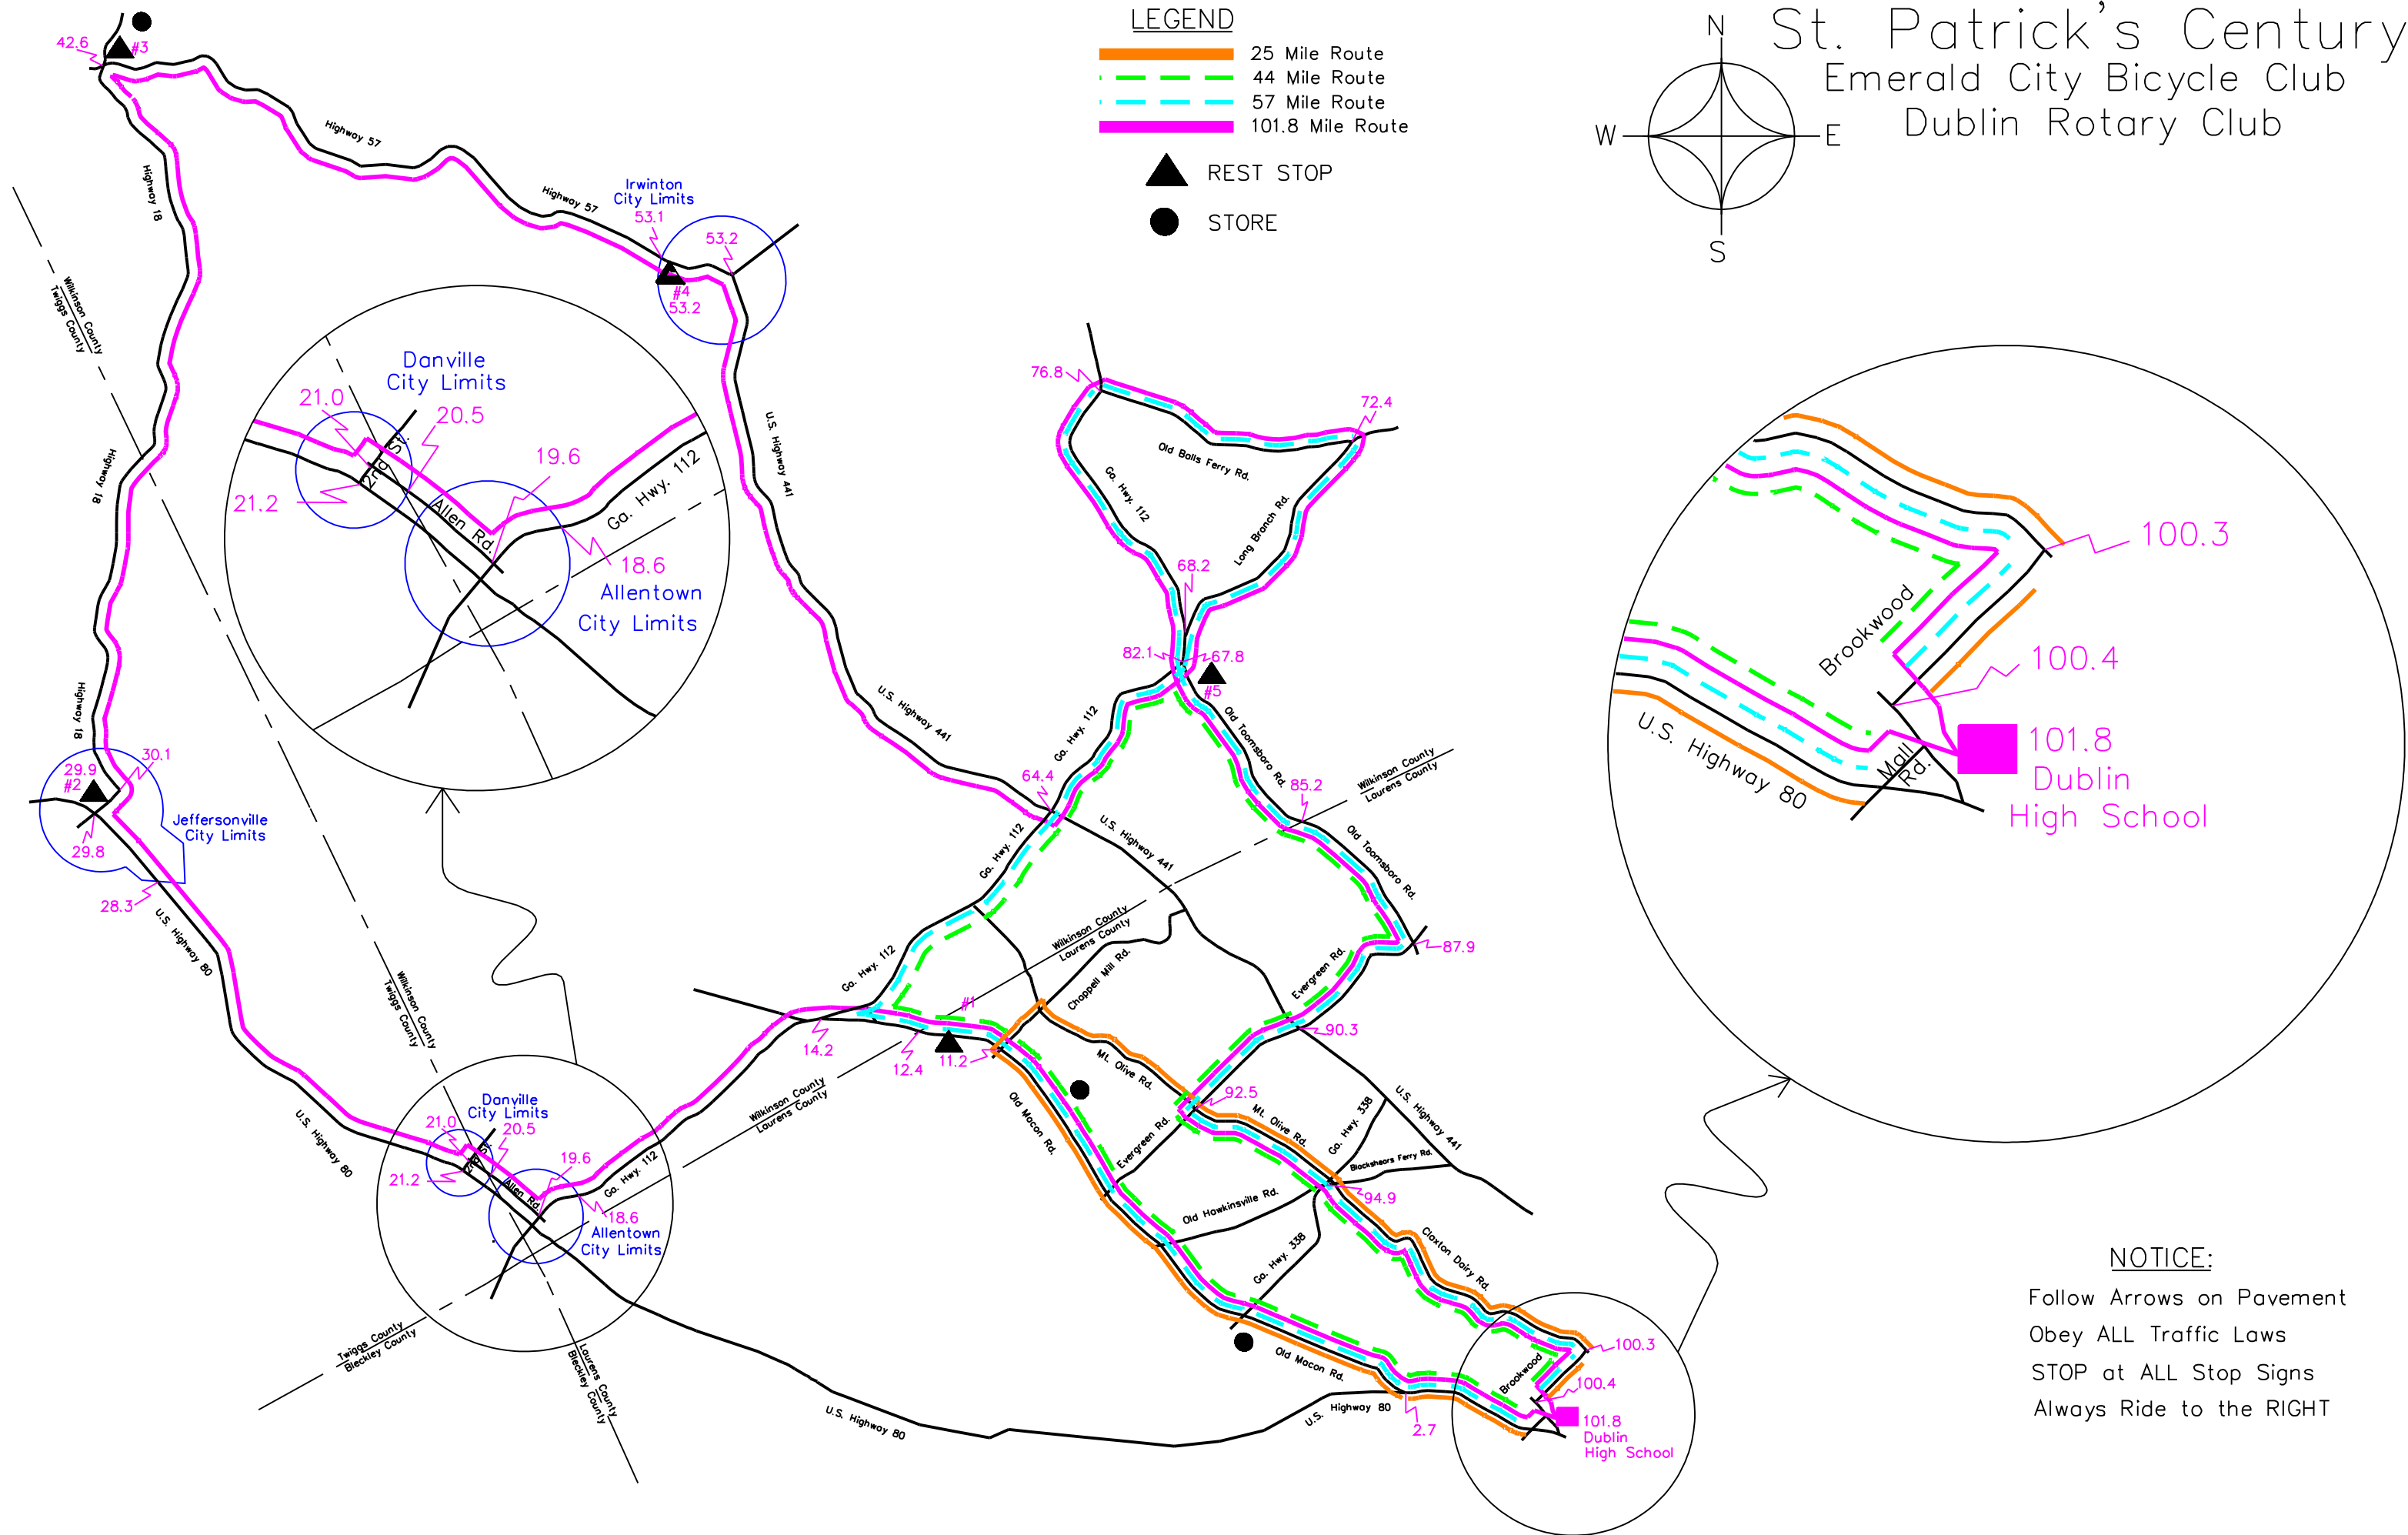

St. Patrick's Century
 Emerald City Bicycle Club
 Dublin Rotary Club

LEGEND

- 25 Mile Route
- - - 44 Mile Route
- · - · 57 Mile Route
- 101.8 Mile Route
- ▲ REST STOP
- STORE

NOTICE:

- Follow Arrows on Pavement
- Obey ALL Traffic Laws
- STOP at ALL Stop Signs
- Always Ride to the RIGHT