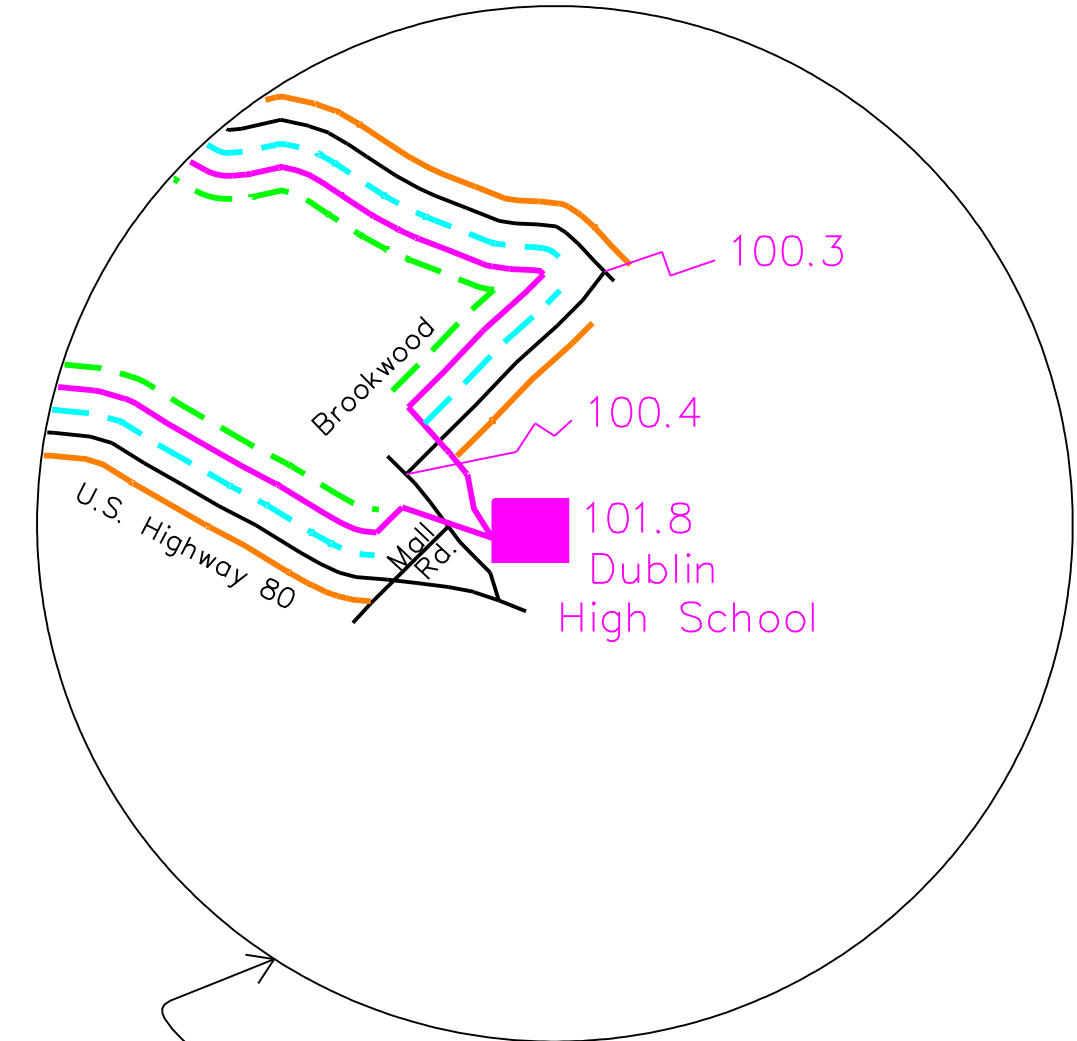

St. Patrick's Century
 Emerald City Bicycle Club
 Dublin Rotary Club

LEGEND

- 25 Mile Route
- - - 44 Mile Route
- · - · 57 Mile Route
- 101.8 Mile Route
- ▲ REST STOP
- STORE

NOTICE:

- Follow Arrows on Pavement
- Obey ALL Traffic Laws
- STOP at ALL Stop Signs
- Always Ride to the RIGHT